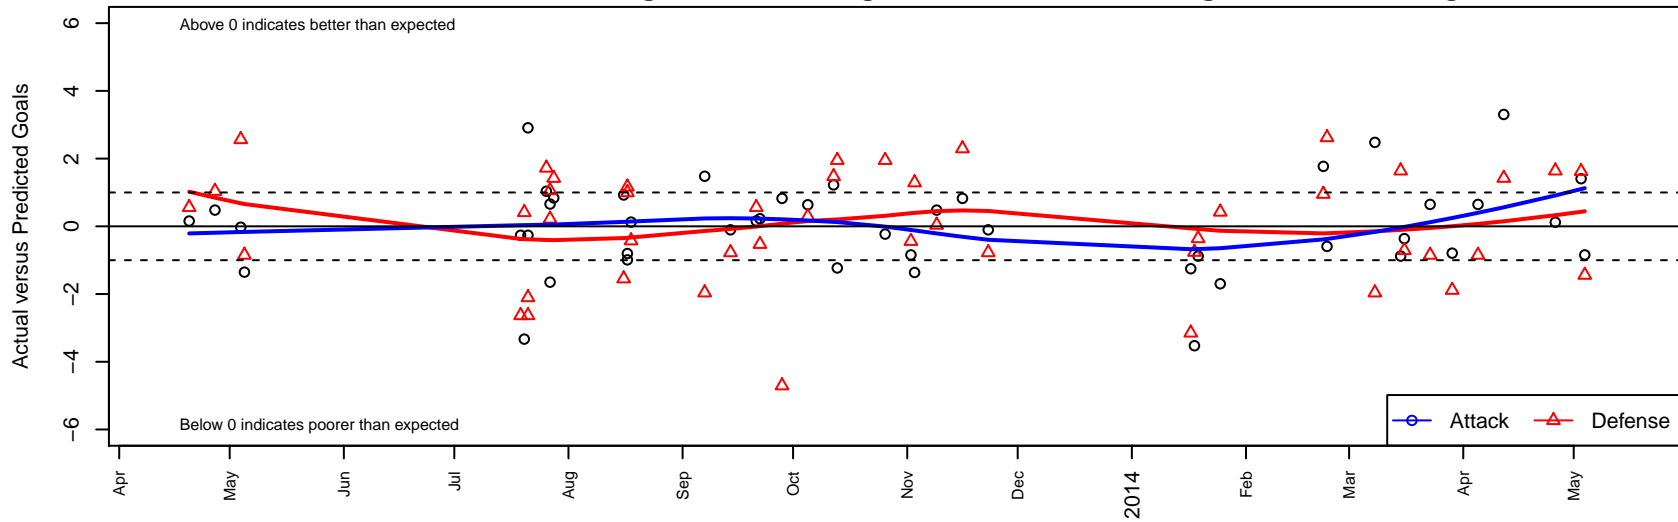

Blackhills FC Black B99
Dots are actual minus expected GF (blue circles) and GA (red triangles).
Blue line is smoothed change in attack strength. Red is smoothed change in defense strength.